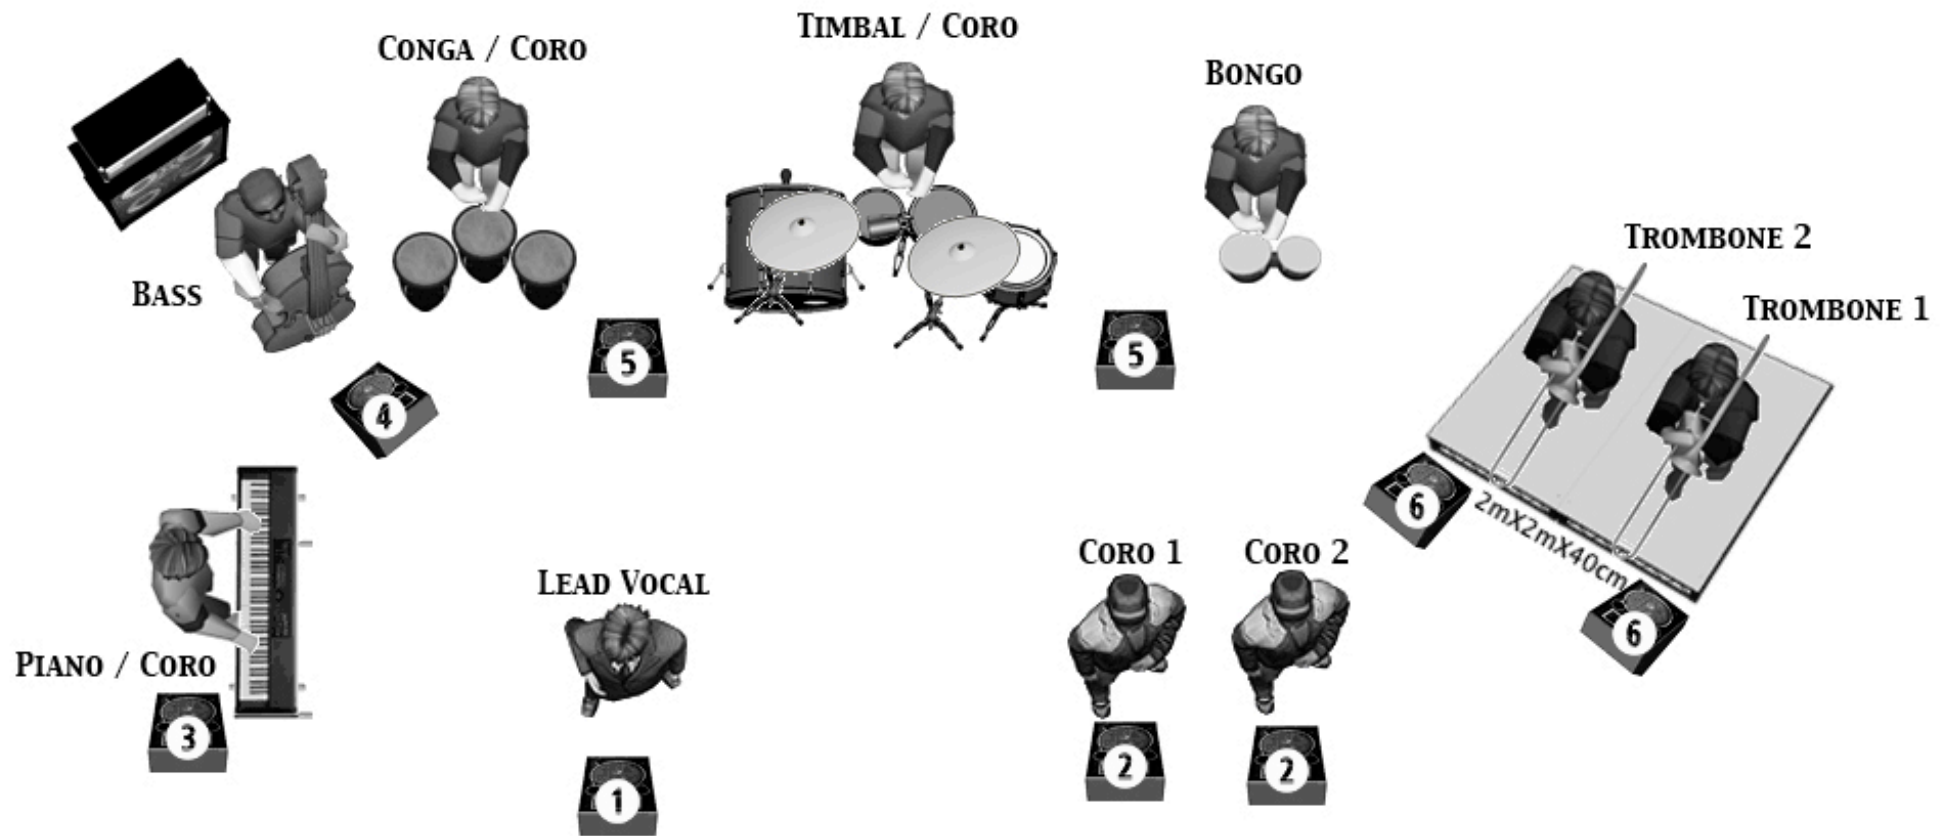

Stage Plot Toro Ensemble 2012!

Lines Setup

Channel	Instrument	Stand	Mic./DI	Inserts
1.	Kick	Small-boom	Shure Beta 52 <i>(or equivalent)</i>	Comp
2.	Snare	Small-boom	Shure Beta 57 <i>(or equivalent)</i>	
3.	Timbal L ↓	Small-boom	Shure Beta 57 <i>(or equivalent)</i>	
4.	Timbal R ↓	Small-boom	Shure Beta 57 <i>(or equivalent)</i>	
5.	Cowbell Timbal	Small-boom	Shure SM57	
6.	OH Timbal L	Big-boom	Neumann KMS140 <i>(or equivalent)</i>	
7.	Conga L	Small-boom	Shure SM57	
8.	Conga C	Small-boom	Shure SM57	
9.	Conga R	Small-boom	Shure SM57	
10.	Bongo	Small-boom	Shure SM57	
11.	Cowbell	Big-boom	Shure SM57	
12.	Piano L		DI	
13.	Piano R		DI	
14.	Bass		DI	Comp
15.	Trombone 2	Big-boom	AKG 414 <i>(or equivalent)</i>	
16.	Trombone 1	Big-boom	AKG 414 <i>(or equivalent)</i>	
17.	Coro 3 (Bulu/Congas)	Big-boom	Shure Beta 58 <i>(or equivalent)</i>	
18.	Coro 4 (Marco/Timbal)	Big-boom	Shure Beta 58 <i>(or equivalent)</i>	
19.	Lead Vocal	Big-boom	Neumann KMS104 <i>(or equivalent)</i>	
20.	Coro 1	Big-boom	Shure Beta 87A <i>(or equivalent)</i>	
21.	Coro 2	Big-boom	Shure Beta 87A <i>(or equivalent)</i>	

SOUND SYSTEM:

A professional sound system capable of providing adequate clear, undistorted sound in every area of the venue. Meyersound and D&B are examples of preferred speaker systems. Midas en Yamaha (PM series) are examples of preferred FOH consoles.

10 monitor wedges

08 discrete monitor mixes from the MON desk.

Frontsystem: MEYERSOUND / D&B *(or equivalent)*

Monitorspeakers: MEYERSOUND / D&B *(or equivalent)*

FOH console: MIDAS / YAMAHA (PM series) / CREST / SOUNDCRAFT FIVE *(or equivalent)*

Separate monitormix:

Group 1: Lead Vocal (1 wedge)
Group 2: Coro (2 wedges)
Group 3: Piano (1 wedge)
Group 4: Bass (1 wedge)
Group 5: Congas / Timbal (2 wedges)
Group 6: Trombones (2 wedges)

On stage:

2 risers (2x1 M) H 40 cm.